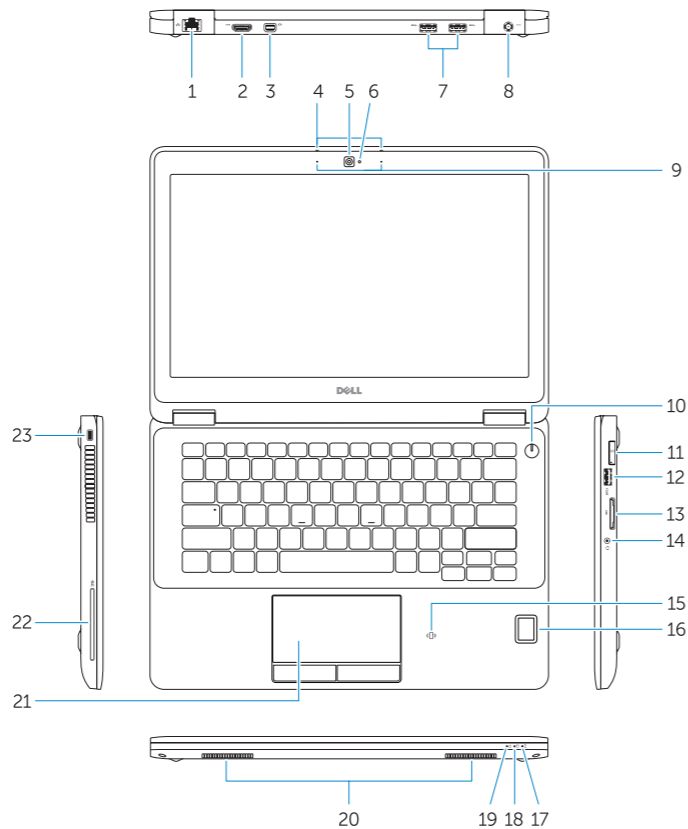

P26S

P26S001

Latitude 12-7270/E7270

Features

Značajke | Jellemzők | Характеристики | Funkcije

1. Network connector
2. HDMI connector
3. Mini DisplayPort
4. Microphones (only in touchscreen)
5. Camera
6. Camera-status light
7. USB 3.0 connectors (2)
8. Power connector
9. Microphones (only in non-touchscreen)
10. Power button
11. SIM port (optional)
12. USB 3.0 connector with PowerShare
13. Memory card reader
14. Headset connector